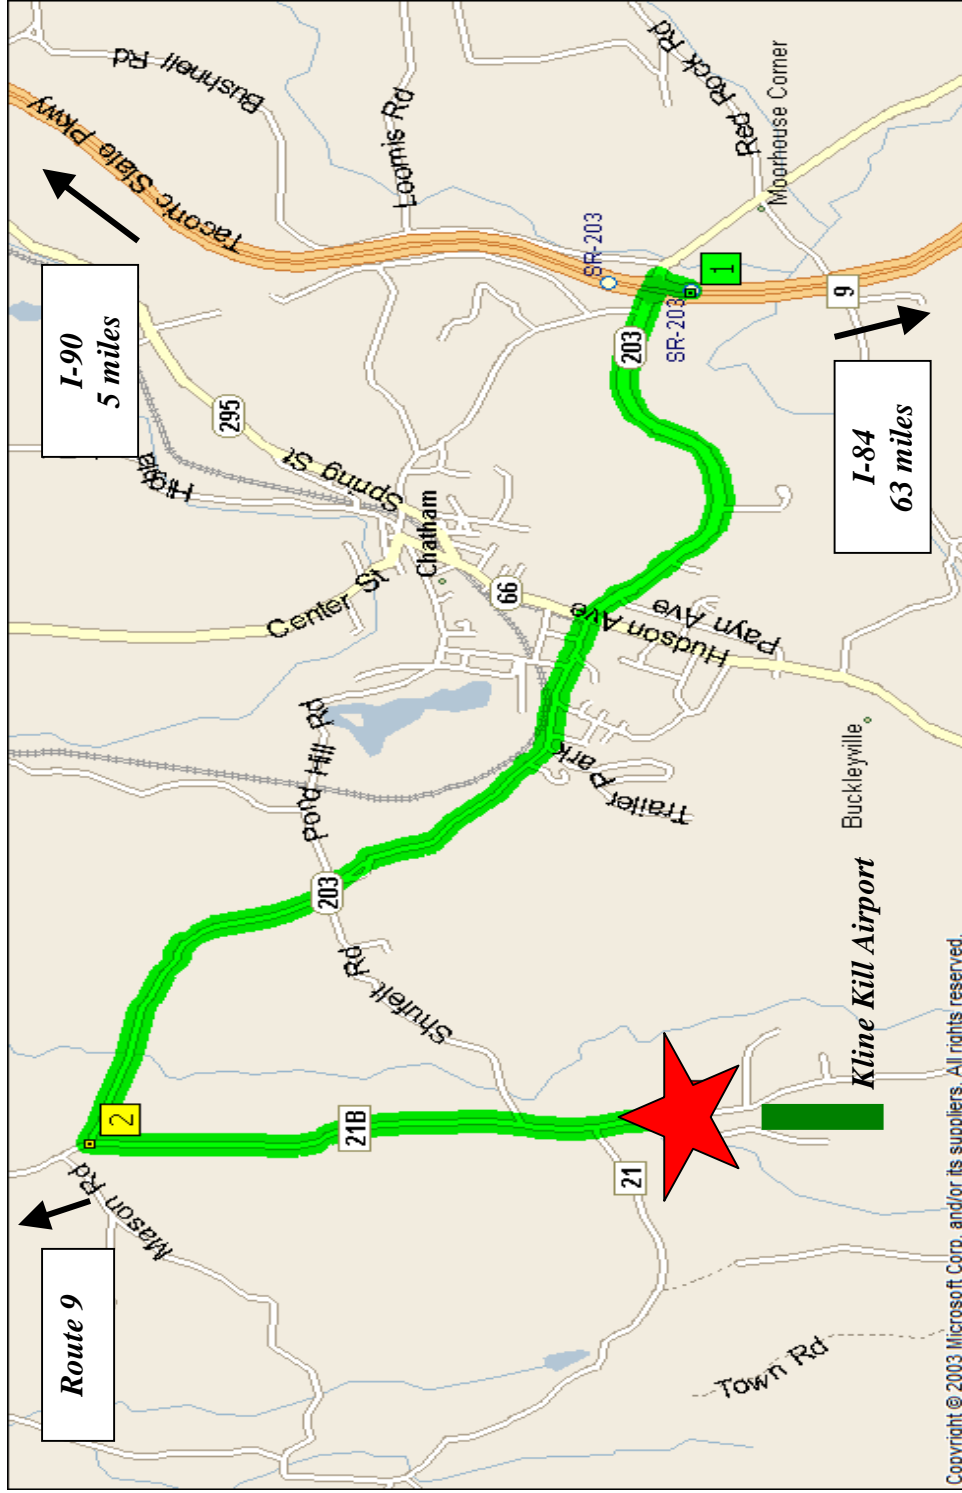

Taconic Parkway to Kline Kill Airport

Copyright © 2003 Microsoft Corp. and/or its suppliers. All rights reserved.

Summary: 5.8 miles (11 minutes)

Mile	Instruction	For
0.0	Depart SR-203 on Ramp (North)	0.1 mi
0.1	Turn LEFT (West) onto SR-203	1.4 mi
1.5	Bear LEFT (North-West) onto SR-203 [Coleman St]	0.1 mi
1.6	Keep STRAIGHT onto SR-203 [Church St]	0.4 mi
2.1	Keep STRAIGHT onto SR-203	2.1 mi
4.2	turn LEFT (South) onto CR-21B	1.7 mi
5.7	Turn Right on CR-21	0.2 mi
5.8	Turn Left, Arrive at Kline Kill Airport	